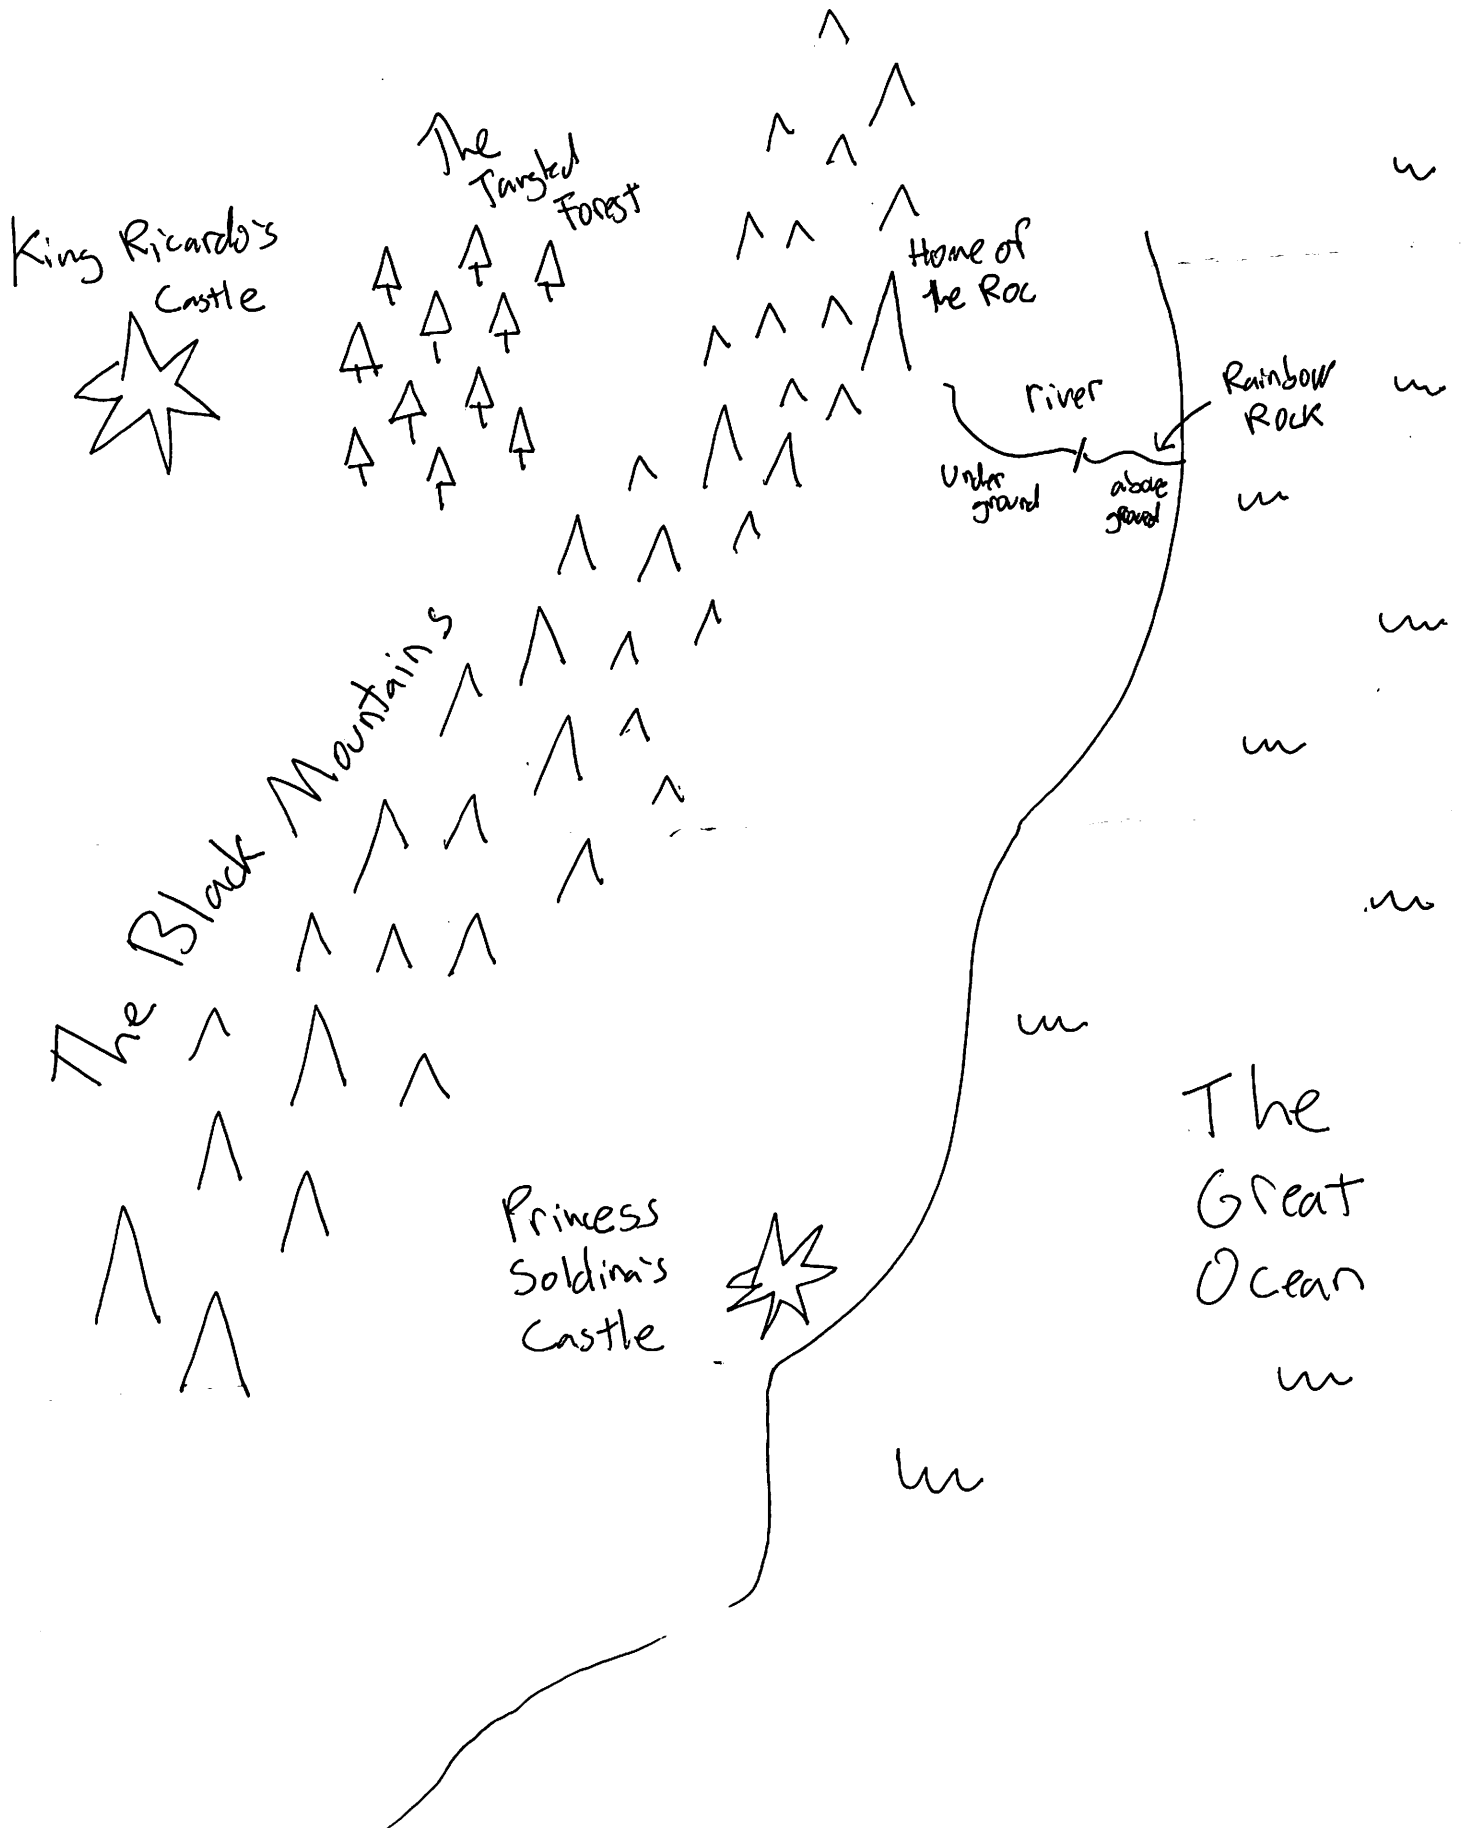

Annotated Map — DM's eyes only

Handwritten text at the top of the page, possibly a title or header, including the word "DAYS" and some illegible characters.

Handwritten pink letter 'A' with a vertical stroke through the center.

Handwritten pink letter 'A' with a vertical stroke through the center.

Handwritten pink letter 'A' with a vertical stroke through the center.

Handwritten pink scribble consisting of multiple overlapping lines.

Handwritten text at the bottom left of the page, including the word "TODAY" and some illegible characters.